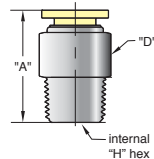

Male Compact Connector

(10/pack)

Tubeing	Thread "T"	Order No.	"A"	"D" Dia.	"H" Hex.
1/8"	#10-32	PQ-CC04N	0.880"	0.410"	5/64"
	1/8" NPT	PQ-CC04P	0.860"		3/32"
5/32"	#10-32	PQ-CC05N	0.890"	0.400"	5/64"
	1/8" NPT	PQ-CC05P	0.840"		3/32"
1/4"	#10-32	PQ-CC08N	0.910"	0.470"	5/64"
	1/8" NPT	PQ-CC08P	0.910"		5/32"
	1/4" NPT	PQ-CC08Q	0.970"		5/32"
3/8"	1/4" NPT	PQ-CC12Q	1.340"	0.670"	7/32"
	3/8" NPT	PQ-CC12W	1.240"		5/16"

* Fittings have a green release button.

Note: Fittings with pipe thread NPT, R1/8, R1/4 and R3/8 are supplied with pre-applied sealant.