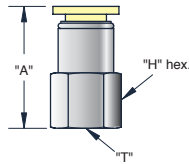

PUSH-QUICK FITTINGS

Female Connector

(10/pack)

Tubeing	Thread "T"	Order No.	"A"	"H" Hex.
5/32"	#10-32	PQ-FC05N	0.905"	7/16"
	1/8" NPT	PQ-FC05P	1.080"	9/16"
4 mm*	M5 x 0.8	PQ-FC04M5	0.905"	12 mm
	R1/8	PQ-FC04MR	1.080"	
6 mm*	R1/8	PQ-FC06MR	1.080"	14 mm
	R1/4	PQ-FC06M2	1.100"	17 mm
1/4"	1/8" NPT	PQ-FC08P	1.080"	9/16"
	1/4" NPT	PQ-FC08Q	1.220"	11/16"
5/16"	1/8" NPT	PQ-FC10P	1.170"	11/16"
	1/4" NPT	PQ-FC10Q	1.250"	11/16"
	3/8" NPT	PQ-FC10W	1.260"	7/8"
8 mm*	R1/8	PQ-FC08MR	1.170"	17 mm
	R1/4	PQ-FC08M2	1.170"	17 mm
	R3/8	PQ-FC08M3	1.250"	19 mm
3/8"	1/4" NPT	PQ-FC12Q	1.380"	7/8"
	3/8" NPT	PQ-FC12W		

Male Connector

(10/pack)

Tubeing	Thread "T"	Order No.	"A"	"H" Hex.
1/8"	#10-32	PQ-MC04N	0.899"	
	1/8" NPT	PQ-MC04P	0.836"	7/16"
	1/4" NPT	PQ-MC04Q	0.920"	
5/32"	#10-32	PQ-MC05N	0.899"	7/16"
	1/8" NPT	PQ-MC05P	0.836"	7/16"
	1/4" NPT	PQ-MC05Q	0.920"	9/16"
4 mm*	M5 x 0.8	PQ-MC04M5	0.899"	10 mm
	R1/8	PQ-MC04MR	0.836"	
6 mm*	M5 x 0.8	PQ-MC06M5	0.948"	12 mm
	R1/8	PQ-MC06MR	0.878"	12 mm
	R1/4	PQ-MC06M2	0.873"	14 mm
1/4"	#10-32	PQ-MC08N	0.913"	1/2"
	1/8" NPT	PQ-MC08P	0.913"	1/2"
	1/4" NPT	PQ-MC08Q	0.965"	9/16"
	3/8" NPT	PQ-MC08W	0.965"	11/16"
5/16"	1/8" NPT	PQ-MC10P	1.090"	9/16"
	1/4" NPT	PQ-MC10Q	1.050"	9/16"
	3/8" NPT	PQ-MC10W	1.060"	11/16"
8 mm*	M5 x 0.8	PQ-MC08M5	1.030"	14 mm
	R1/8	PQ-MC08MR	1.030"	14 mm
	R1/4	PQ-MC08M2	1.060"	14 mm
	R3/8	PQ-MC08M3	0.950"	17 mm
3/8"	1/8" NPT	PQ-MC12P	1.280"	11/16"
	1/4" NPT	PQ-MC12Q	1.342"	11/16"
	3/8" NPT	PQ-MC12W	1.241"	11/16"
	1/2" NPT	PQ-MC12Z	1.240"	7/8"
1/2"	1/4" NPT	PQ-MC16Q	1.342"	11/16"
	3/8" NPT	PQ-MC16W	1.241"	11/16"
	1/2" NPT	PQ-MC16Z	1.240"	7/8"