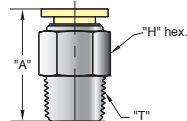

PUSH-QUICK FITTINGS

Female Connector

(10/pack)

Tubeing	Thread "T"	Order No.	"A"	"H" Hex.
5/32"	#10-32	PQ-FC05N	0.905"	7/16"
	1/8" NPT	PQ-FC05P	1.080"	9/16"
4 mm*	M5 x 0.8	PQ-FC04M5	0.905"	12 mm
	R1/8	PQ-FC04MR	1.080"	
6 mm*	R1/8	PQ-FC06MR	1.080"	14 mm
	R1/4	PQ-FC06M2	1.100"	17 mm
1/4"	1/8" NPT	PQ-FC08P	1.080"	9/16"
	1/4" NPT	PQ-FC08Q	1.220"	11/16"
5/16"	1/8" NPT	PQ-FC10P	1.170"	11/16"
	1/4" NPT	PQ-FC10Q	1.250"	11/16"
	3/8" NPT	PQ-FC10W	1.260"	7/8"
8 mm*	R1/8	PQ-FC08MR	1.170"	17 mm
	R1/4	PQ-FC08M2	1.170"	17 mm
	R3/8	PQ-FC08M3	1.250"	19 mm
3/8"	1/4" NPT	PQ-FC12Q	1.380"	7/8"
	3/8" NPT	PQ-FC12W		

Male Connector

(10/pack)

Tubeing	Thread "T"	Order No.	"A"	"H" Hex.
1/8"	#10-32	PQ-MC04N	0.899"	
	1/8" NPT	PQ-MC04P	0.836"	7/16"
	1/4" NPT	PQ-MC04Q	0.920"	
5/32"	#10-32	PQ-MC05N	0.899"	7/16"
	1/8" NPT	PQ-MC05P	0.836"	7/16"
	1/4" NPT	PQ-MC05Q	0.920"	9/16"
4 mm*	M5 x 0.8	PQ-MC04M5	0.899"	10 mm
	R1/8	PQ-MC04MR	0.836"	
6 mm*	M5 x 0.8	PQ-MC06M5	0.948"	12 mm
	R1/8	PQ-MC06MR	0.878"	12 mm
	R1/4	PQ-MC06M2	0.873"	14 mm
1/4"	#10-32	PQ-MC08N	0.913"	1/2"
	1/8" NPT	PQ-MC08P	0.913"	1/2"
	1/4" NPT	PQ-MC08Q	0.965"	9/16"
	3/8" NPT	PQ-MC08W	0.965"	11/16"
5/16"	1/8" NPT	PQ-MC10P	1.090"	9/16"
	1/4" NPT	PQ-MC10Q	1.050"	9/16"
	3/8" NPT	PQ-MC10W	1.060"	11/16"
8 mm*	M5 x 0.8	PQ-MC08M5	1.030"	14 mm
	R1/8	PQ-MC08MR	1.030"	14 mm
	R1/4	PQ-MC08M2	1.060"	14 mm
	R3/8	PQ-MC08M3	0.950"	17 mm
3/8"	1/8" NPT	PQ-MC12P	1.280"	11/16"
	1/4" NPT	PQ-MC12Q	1.342"	11/16"
	3/8" NPT	PQ-MC12W	1.241"	11/16"
	1/2" NPT	PQ-MC12Z	1.240"	7/8"
1/2"	1/4" NPT	PQ-MC16Q	1.342"	11/16"
	3/8" NPT	PQ-MC16W	1.241"	11/16"
	1/2" NPT	PQ-MC16Z	1.240"	7/8"